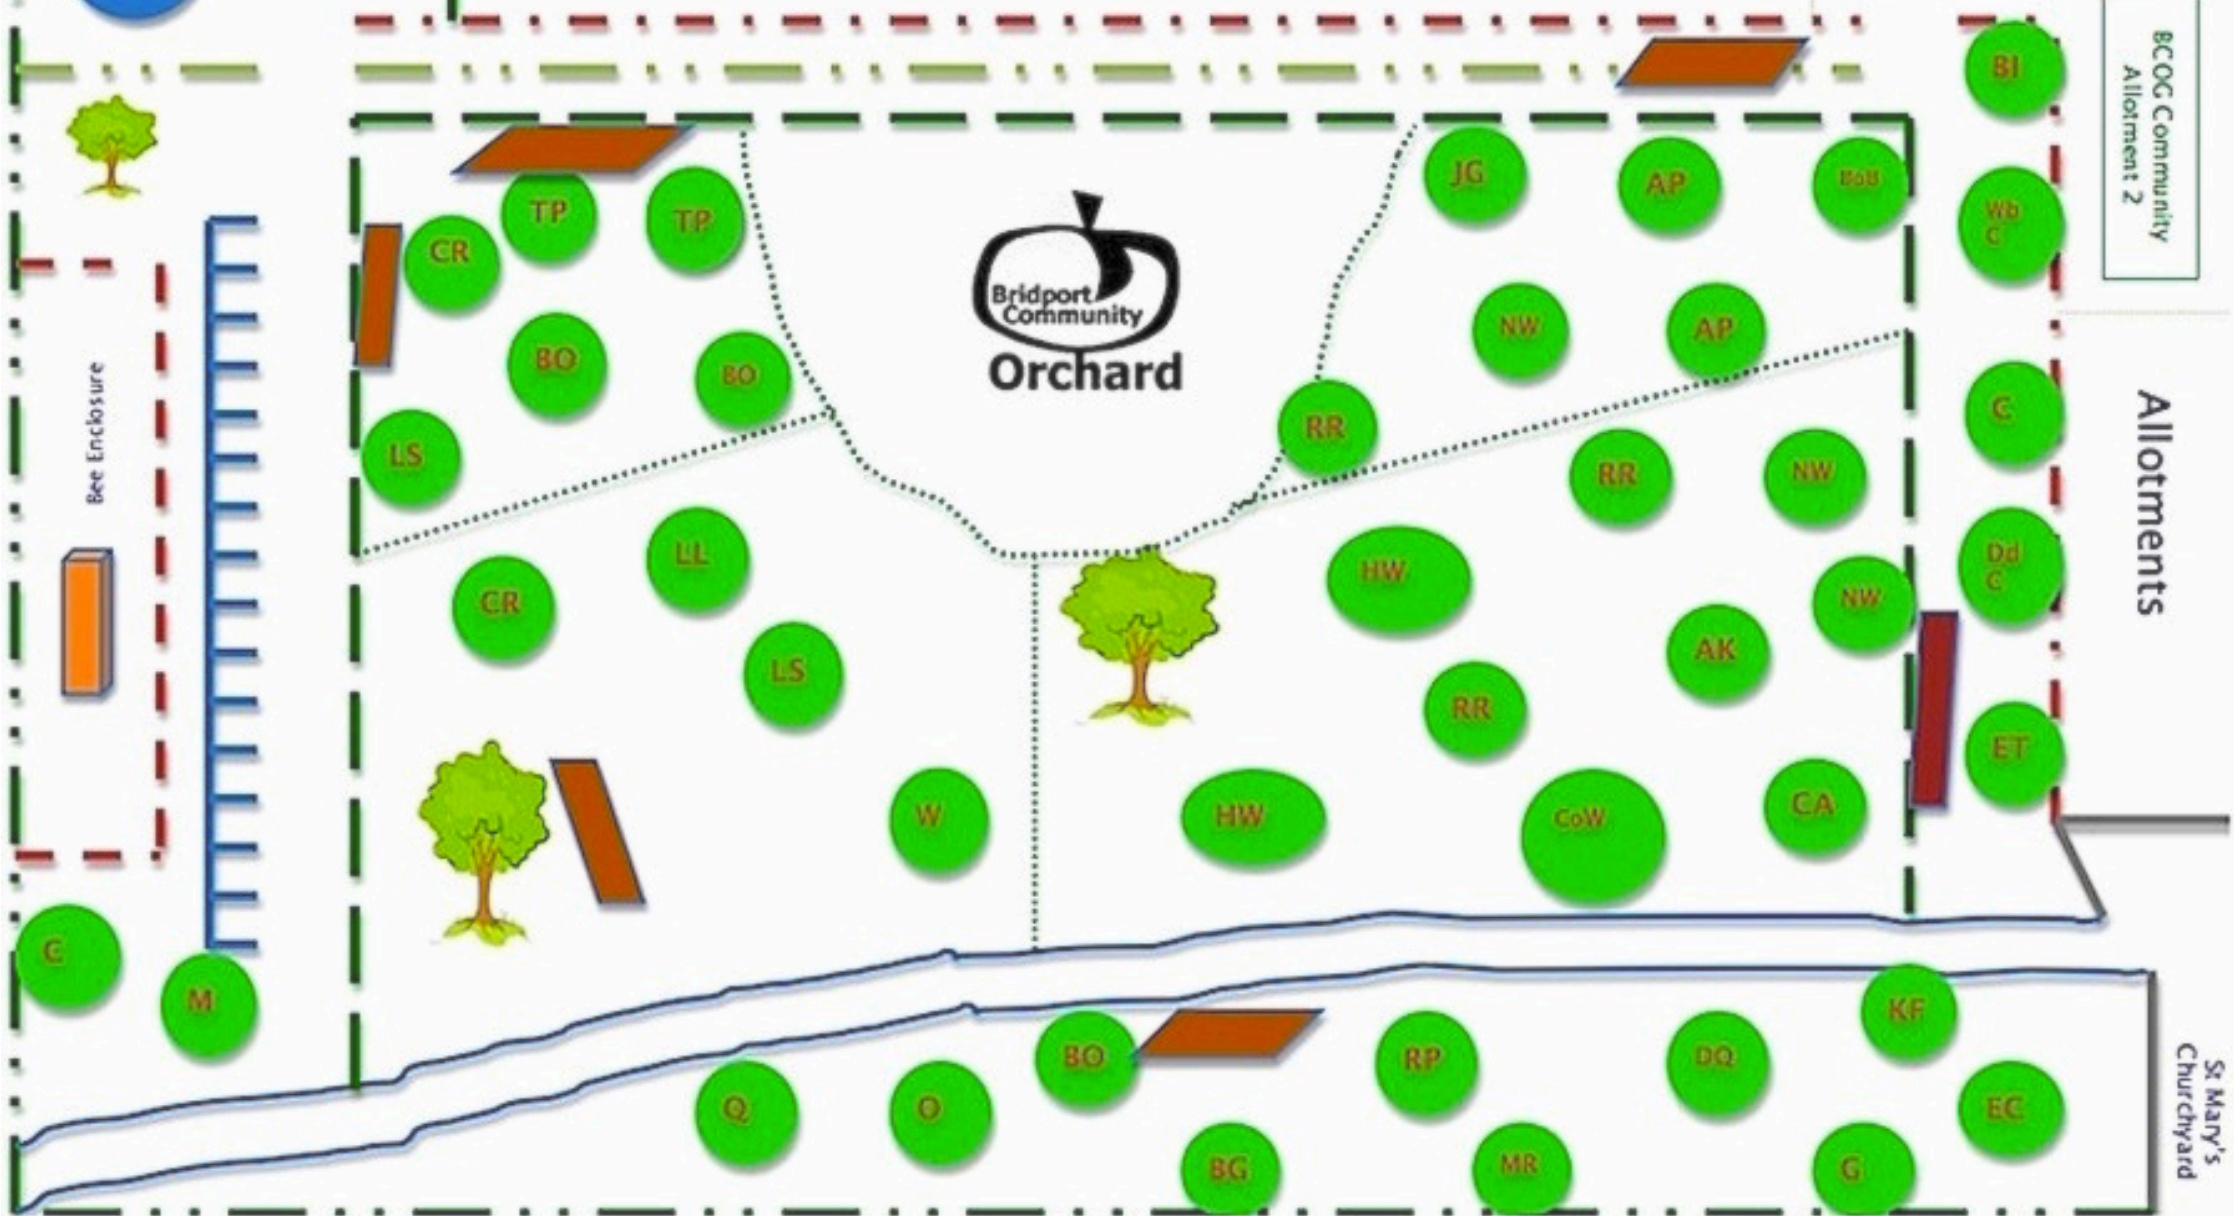

Pond and wildlife area

# Allotments

BCOG Community Allotment 1

BCOG Community Allotment 2

Allotments

Bee Enclosure

St Mary's Churchyard